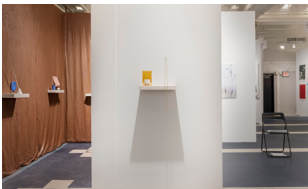

REYES | FINN

ARTnews

MARKET — NEWS

'Some That Might Not Have Come Otherwise':
Expo Art Fair and NADA's Inaugural Chicago
Invitational Court Collectors in the Windy City

BY *Kerry Carlaza* POSTED 09/20/19 3:47 PM

... The setting makes for a more eclectic atmosphere, such as the one surrounding a presentation by Detroit-based gallery Reyes | Finn: an open-plan room that formerly housed a swimming pool. The gallery's ground-floor booth (it also has another on the fourth floor) is home to minimalist ceramic sculptures by Marie Hermann, who had also draped the walls with canvas and then lathered them with wet clay. "It was drying until yesterday," said gallery director Terese Reyes, who noted that the Invitational had been receiving steady traffic since its opening on Wednesday.